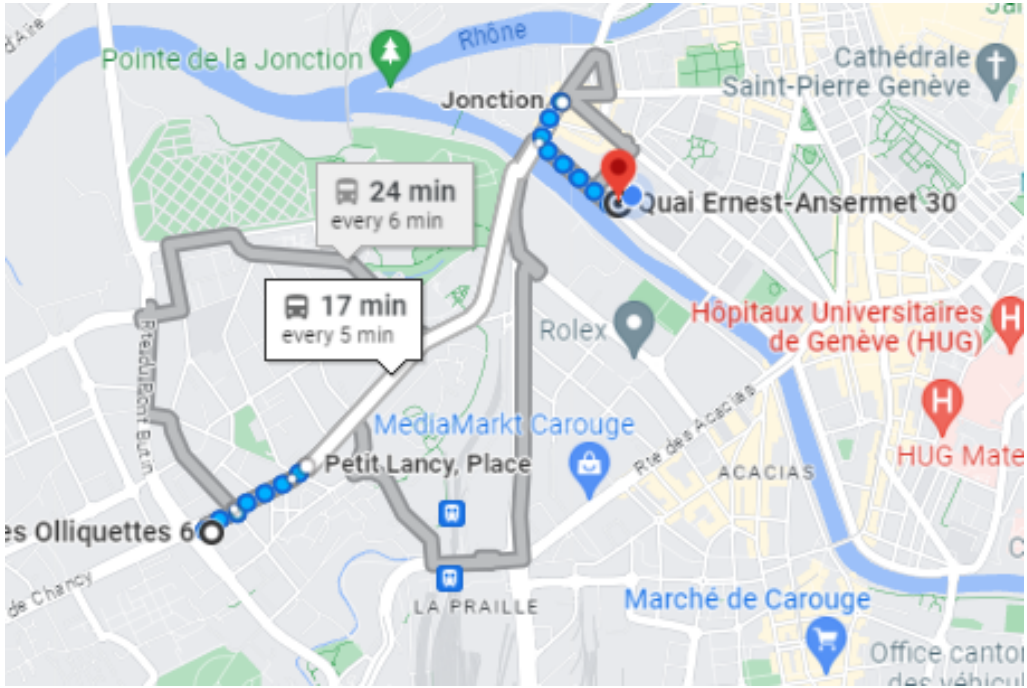

Hotel venue

Hotel for students :

Hotel address : Chemin des Olliquettes 6, Petit Lancy, 1213 Genève

Ibis Budget Petit Lancy

Hotel for teachers :

Hotel adress : Chemin des Olliquettes 8, Petit Lancy, 1213 Genève

- Cornavin, 1201 Genf
- ibis budget Genève Petit Lancy, Petit Lancy

tramway

- Cornavin
1201 Genf
- Cornavin
- 🚊 14 Bernex, Vailly
▼ 16 min (8 stops)
- Petit Lancy, Place
- 🚶 Walk
▼ About 5 min, 400 m
- 📍 ibis budget Genève Petit Lancy
Petit Lancy, Chemin des Olliquettes 6,
1213 Genève

How to reach the hotel from Geneva Airport

from Geneva Airport
to Chemin des Olliquettes 8, 1213 Geneva

Bus

School Venue

Science II campus address Quai Ernest Ansermet 30 CH-1211 Genève

UniMail campus address Bd du Pont d'Arve 40, 1205 Genève

From Hotel to Science II

From Hotel to UniMail

- Chemin des Olliquettes 6
1213 Geneva
- Walk
▼ About 6 min, 400 m
- Petit Lancy, Place
- tramway
14 Genève, gare Cornavin
▼ 5 min (2 stops)
- Jonction
- Walk
▼ About 6 min, 500 m
- Quai Ernest-Ansermet 30
1205 Genève